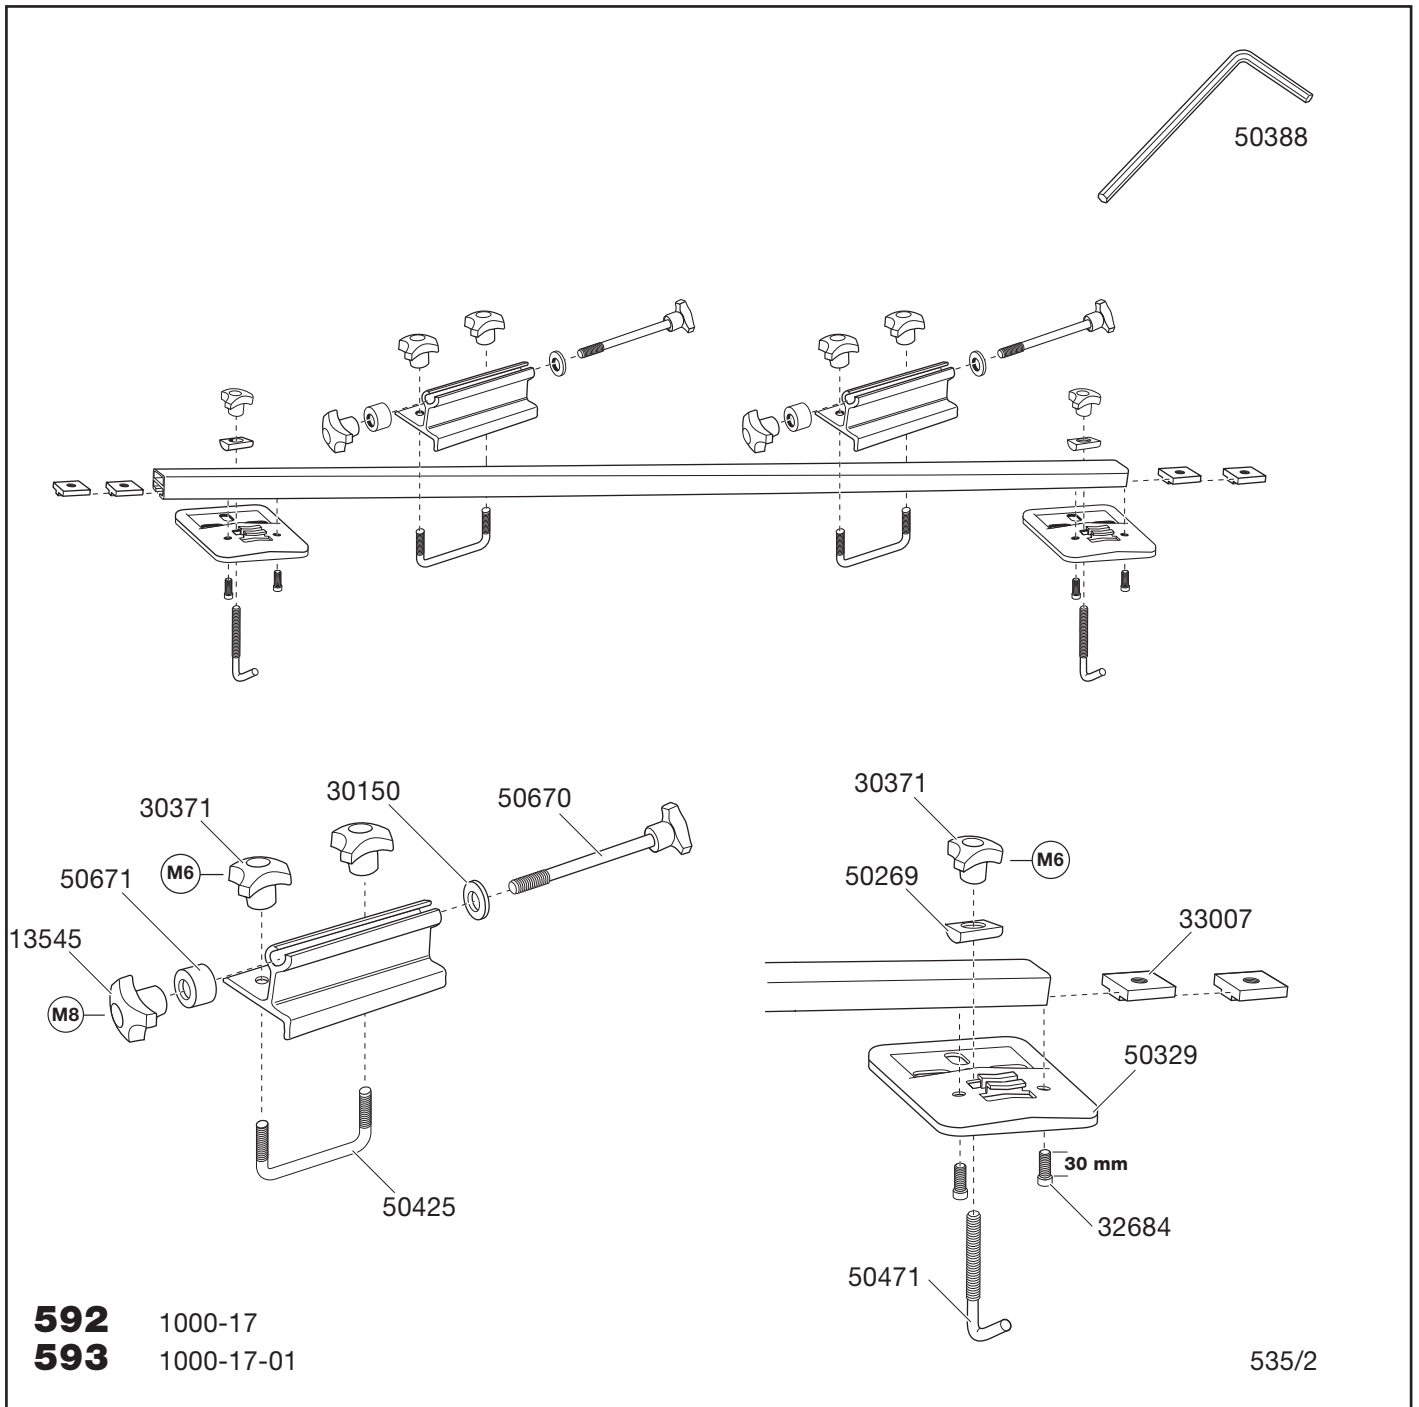

Thule Indoor Bike carrier 592, 593

Individual packs

Pallet

Product	EAN	Kg	L/W/H in cm
592	7313021000175	2,5	122/11/6
593	7313021017012	0,5	16/16/8

Product	Qty/kg	L/W/H in cm
592	119/310	133/80/120
593	10/5	35/33/24